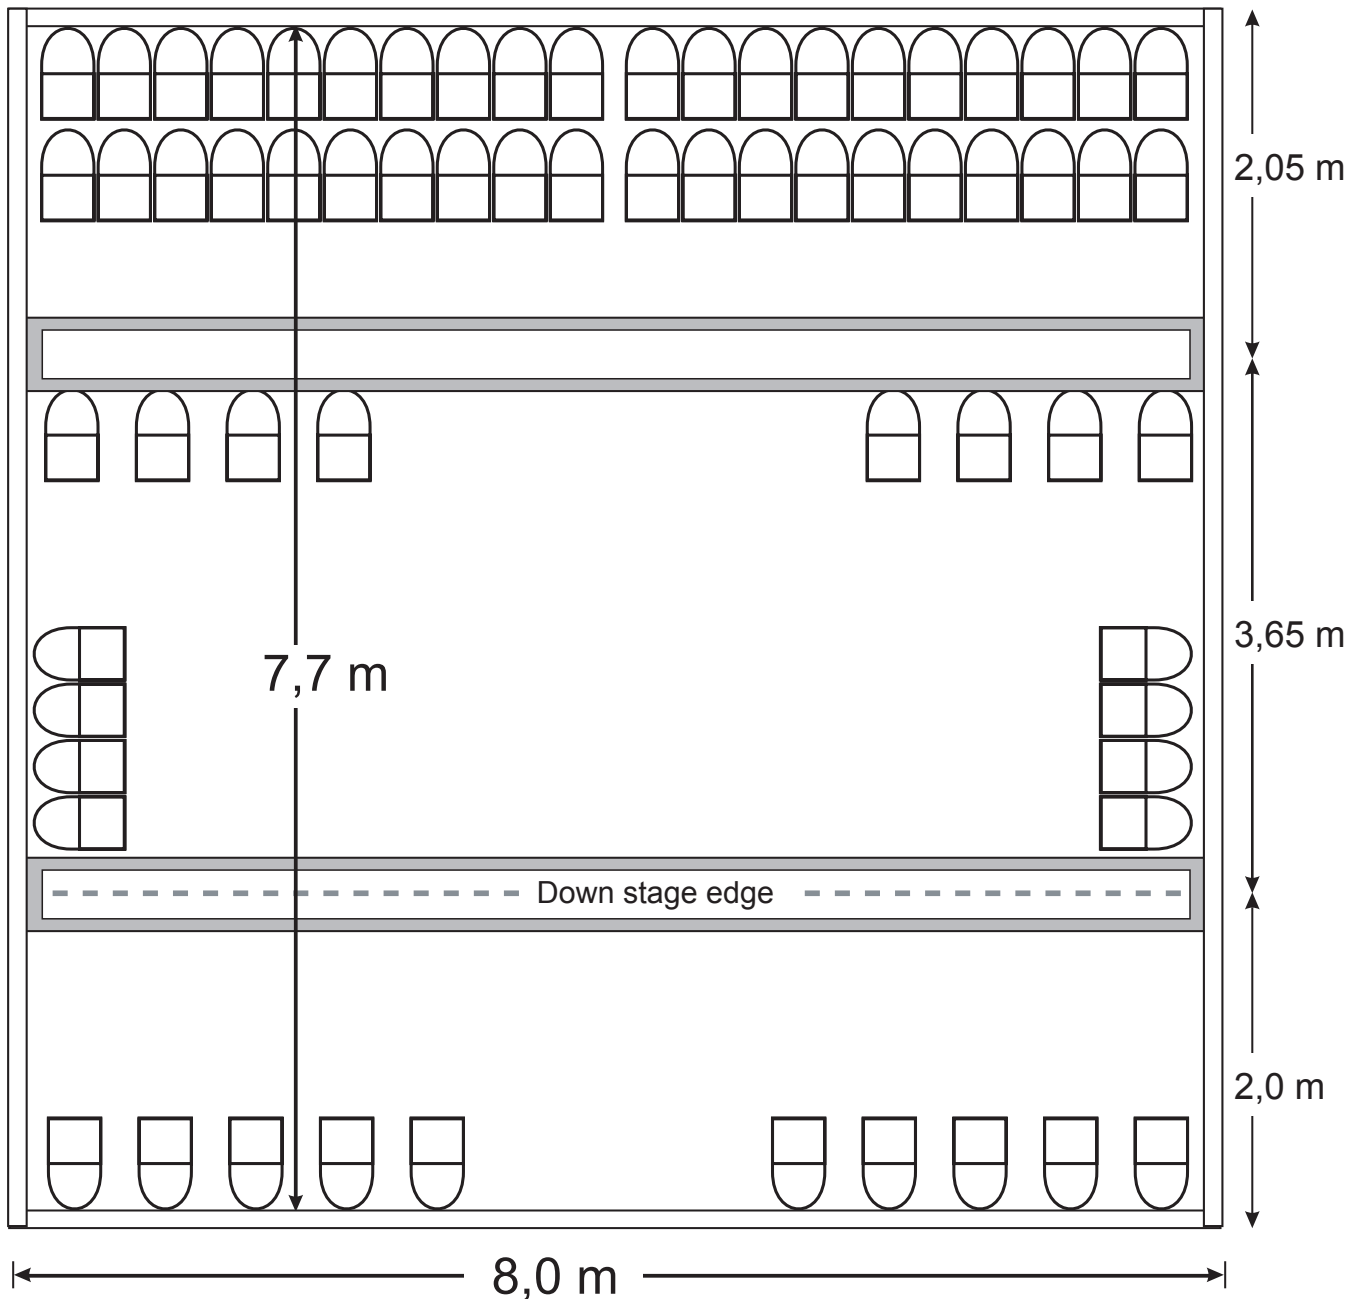

# Lightspec, Rockefeller Music Hall, Oslo

52	x	3KW dimmers
1	x	AVO pearl 2004
60	x	1kW Par 64, CP 61
10	x	1kW Par 64, short nose - floor model
6	x	Clay Paky Alpha Spot HPE 1500
6	x	Robe wash 575 AT moving light
8	x	ETC Selador Vivid-R
2	x	8, 250W ACL's
4	x	Two way 4-light blinders (4 x 650W)
3	x	Atomic 3000 Strobes
1	x	Juliet Foxy MSR 700 followspot
1	x	Martin Magnum 2000
1	x	MDG-AT-T APS Touring Cracker
1	x	MDG Fogger Mini
2	x	Manfrotto floorstand

Parcans are patched in pairs next to each other, not symmetrical. Lightningrig (8,0 x 7,7 m), flown by 4 x 800 kg traveling motors. Use of smokemachine require Firechiefs